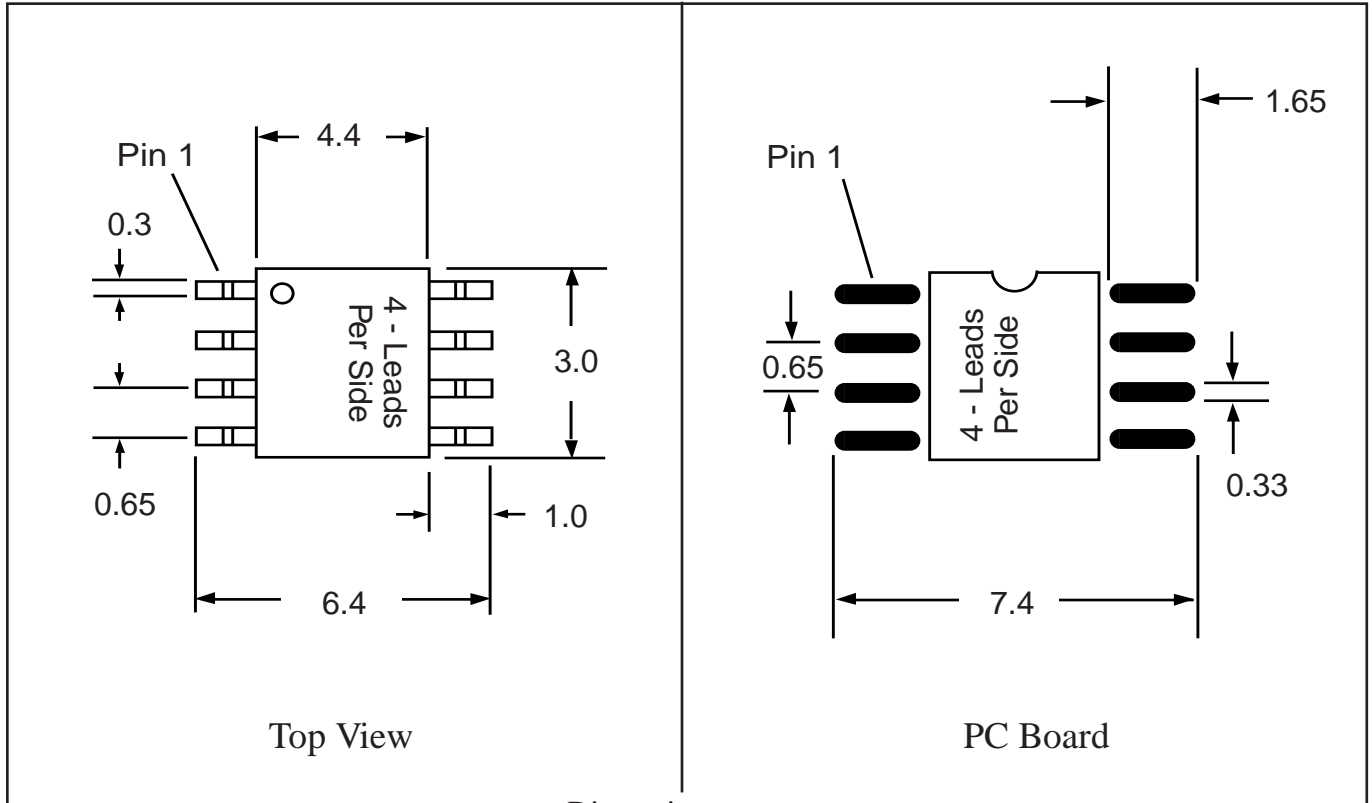

Part # **TSSOP8M25**
 Leads **8** Pitch **0.65mm**
 Body Size (Width) **4.4mm**

TopLine™
 Tel 1-714-898-3830
 info@topline.tv

Top View

PC Board

Dimensions = mm

Quick View

Side View Detail