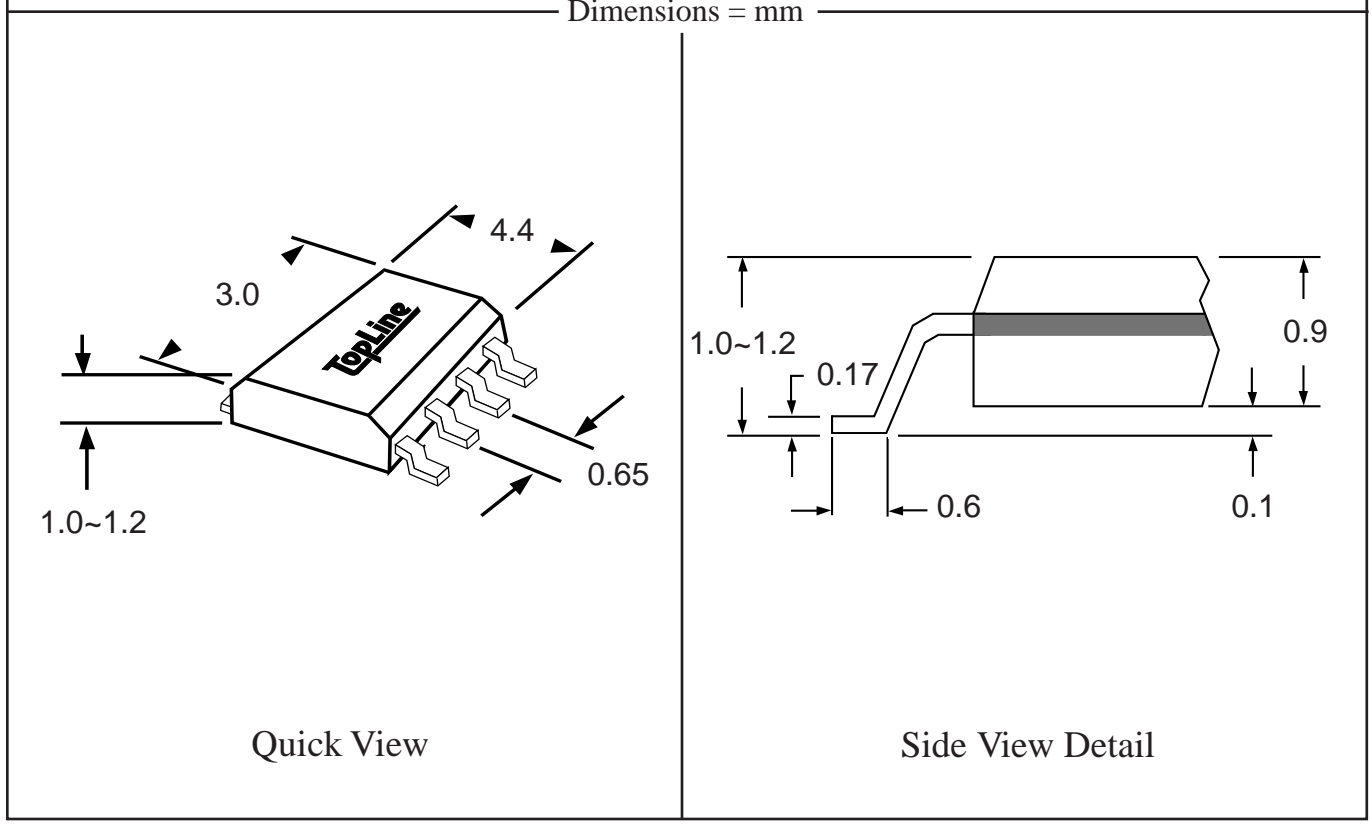

Part # **TSSOP8M25**
 Leads **8** Pitch **0.65mm**
 Body Size (Width) **4.4mm**

TopLine™
 Tel 1-714-898-3830
 info@topline.tv

Top View

PC Board

Dimensions = mm

Quick View

Side View Detail