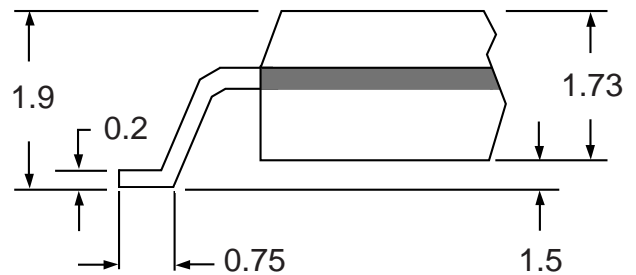

Part # **SSOP8M25**
 Leads **8** Pitch **0.65mm**
 Body Size **5.3mm**

TopLineTM
 Tel 1-714-898-3830
 info@topline.tv

Top View

PC Board

Dimensions = mm

Quick View

Side View Detail