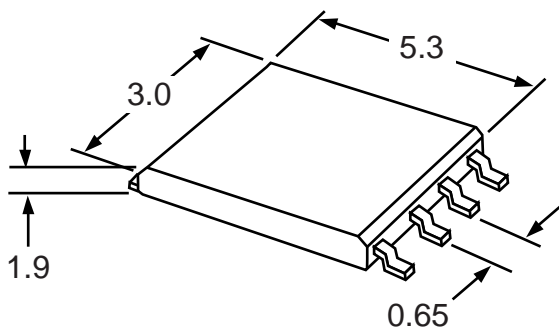

Part # **SSOP8M25**
 Leads **8** Pitch **0.65mm**
 Body Size **5.3mm**

TopLineTM
 Tel 1-714-898-3830
 info@topline.tv

Top View

PC Board

Dimensions = mm

Quick View

Side View Detail