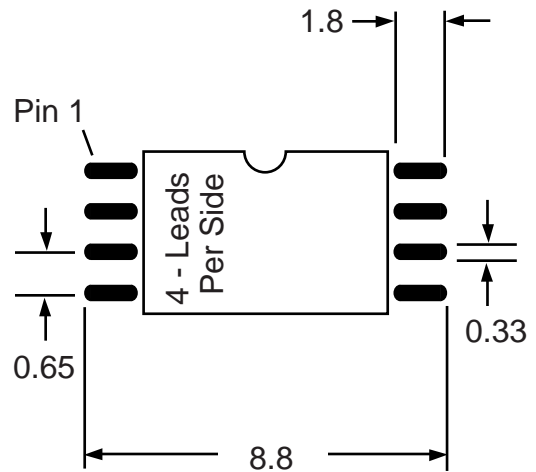

Part # **SSOP8M25**
 Leads **8** Pitch **0.65mm**
 Body Size **5.3mm**

TopLineTM
 Tel 1-714-898-3830
 info@topline.tv

Top View

PC Board

Dimensions = mm

Quick View

Side View Detail