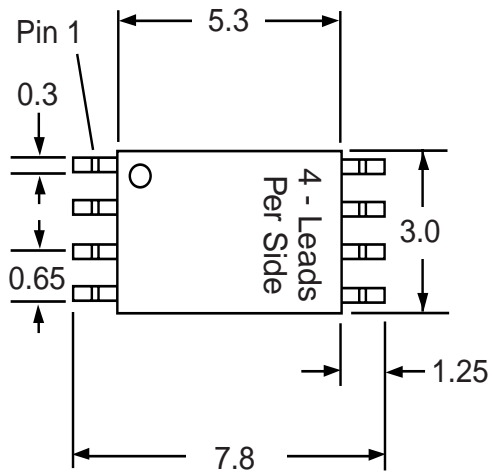

Part # **SSOP8M25**
 Leads **8** Pitch **0.65mm**
 Body Size **5.3mm**

TopLineTM
 Tel 1-714-898-3830
 info@topline.tv

Top View

PC Board

Dimensions = mm

Quick View

Side View Detail