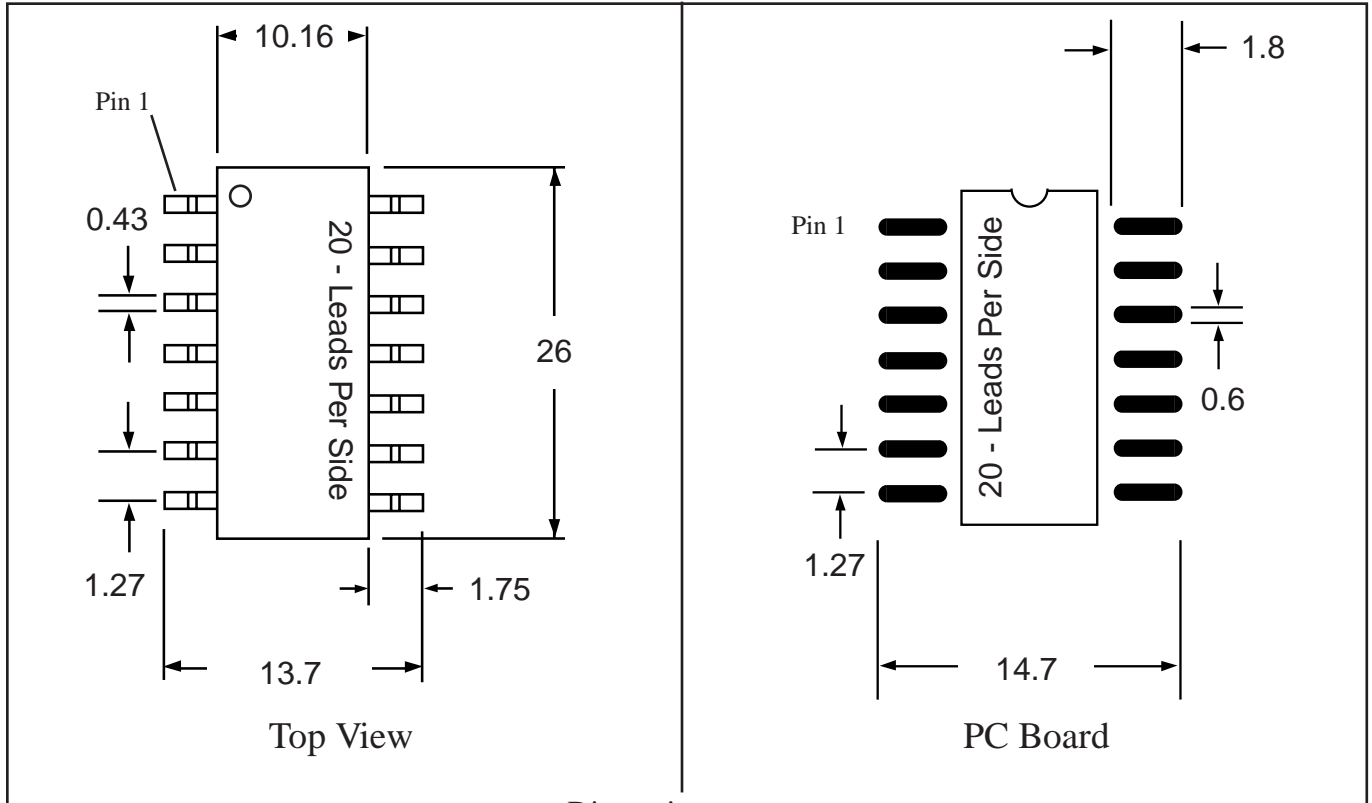

Part # **SOX40**

Leads **40** Pitch **1.27mm (.05")**

Body Size **400mil (10.16mm)**

TopLineTM

Tel 1-714-898-3830

info@topline.tv

Dimensions = mm